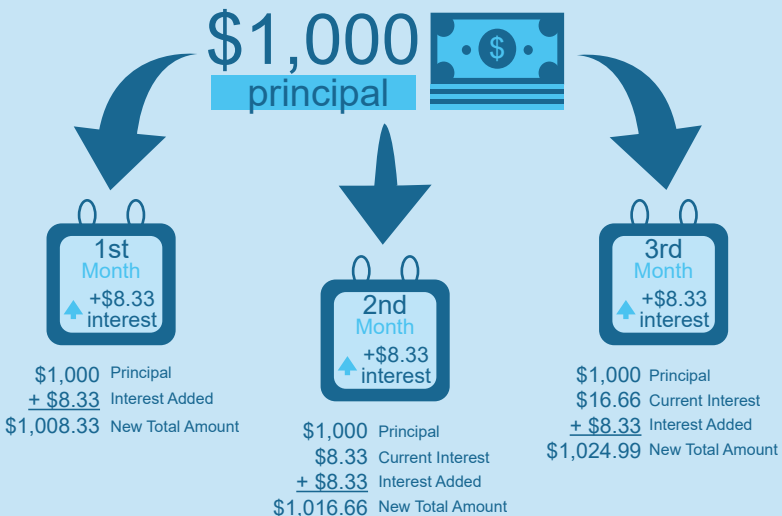

Orange County Department of Child Support Services

Maria Arzola, Director

Have Past Due Child Support? *Here's How It Works and What to Do*

If you miss a child support payment, or make a partial payment, the unpaid amount becomes past due and accrues interest at an annual rate of 10% (APR).

How Interest On Past Due Child Support Works

The amount of interest added each month is determined from the past due child support amount only (the principal) not the total amount (the principal + interest).

Example: If you have \$1,000 in past due child support, \$8.33 will be added to your total amount every month.

The calculations provided are examples and should only be considered estimates.

What to Do About Past Due Child Support