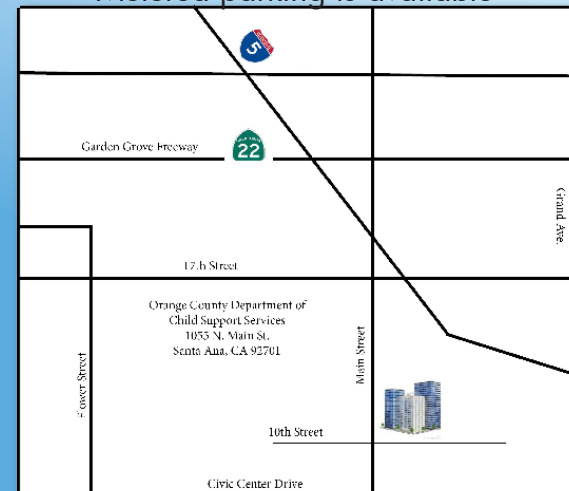

Orange County
Child Support Services

2020 Saturday Schedule

We are temporarily closed on
Saturday's until further notice.

1055 North Main Street
Santa Ana, CA 92701

Metered parking is available

[click image for full size map](#)